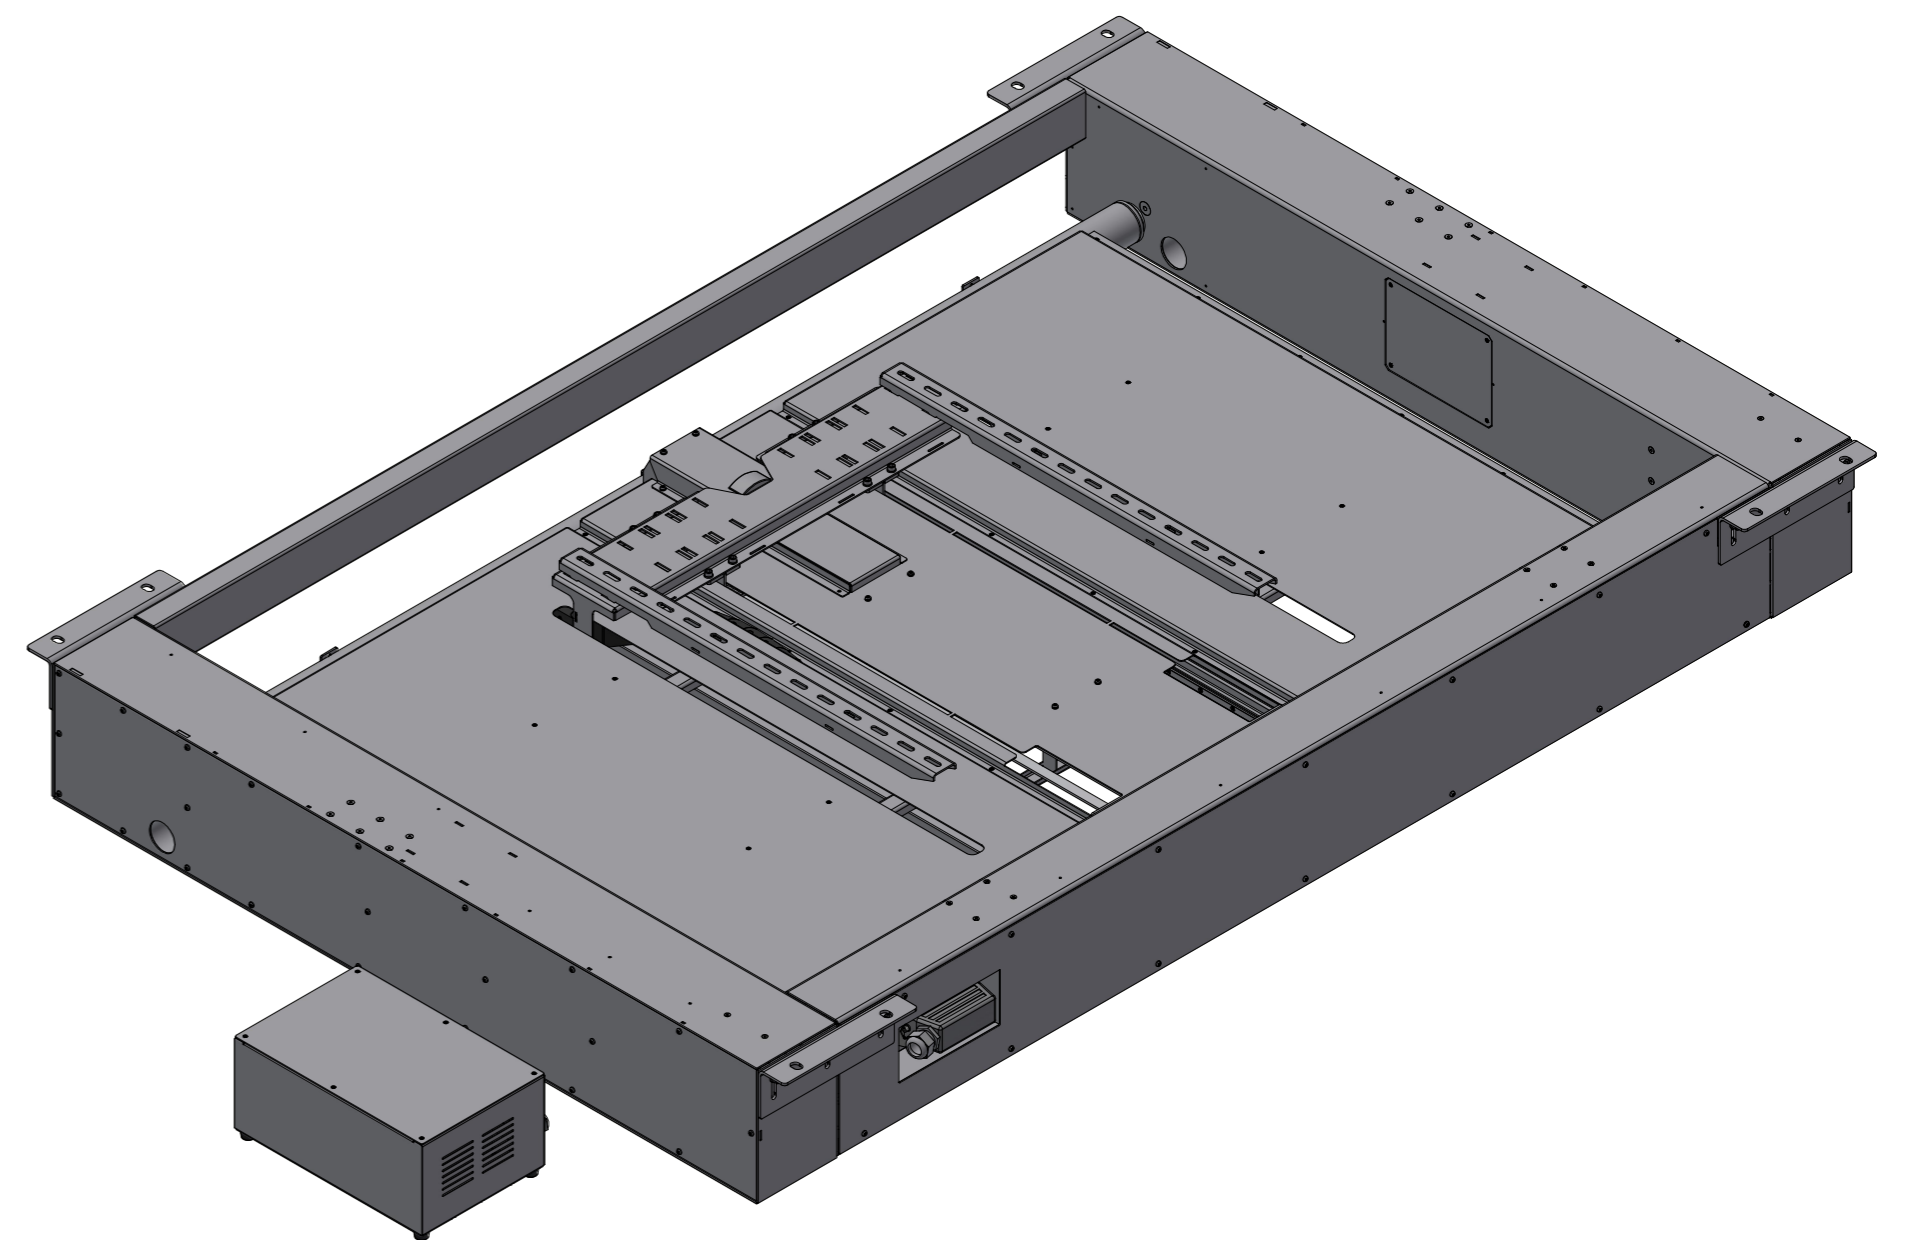

# FPLCV2-75+LM+Lock

Maximum TV size 75" WxHxD 1700x1000x60mm - vesa 600x400

CATEGORY	FLAT PANEL CEILING LIFT WITH VERTICAL LINEAR MOTION	DRAWING TYPE	
MODEL	FPLCV2-75+LM+LOCK	DRAFT	FINAL
FEATURES	CEILING LIFT FOR 75" TV WITH VERTICAL LINEAR MOTION & SAFETY LOCK MECHANISM IN CLOSED POSITION, MAXIMUM LOAD CAPACITY 65kg	X	
COLOUR	POWDER COATING IN RAL9016 WHITE or RAL9005 BLACK	DIMENSIONS TOLERANCE	
DRAWING No	31072024SK	+/- 0,5%	
APPROVED BY:			