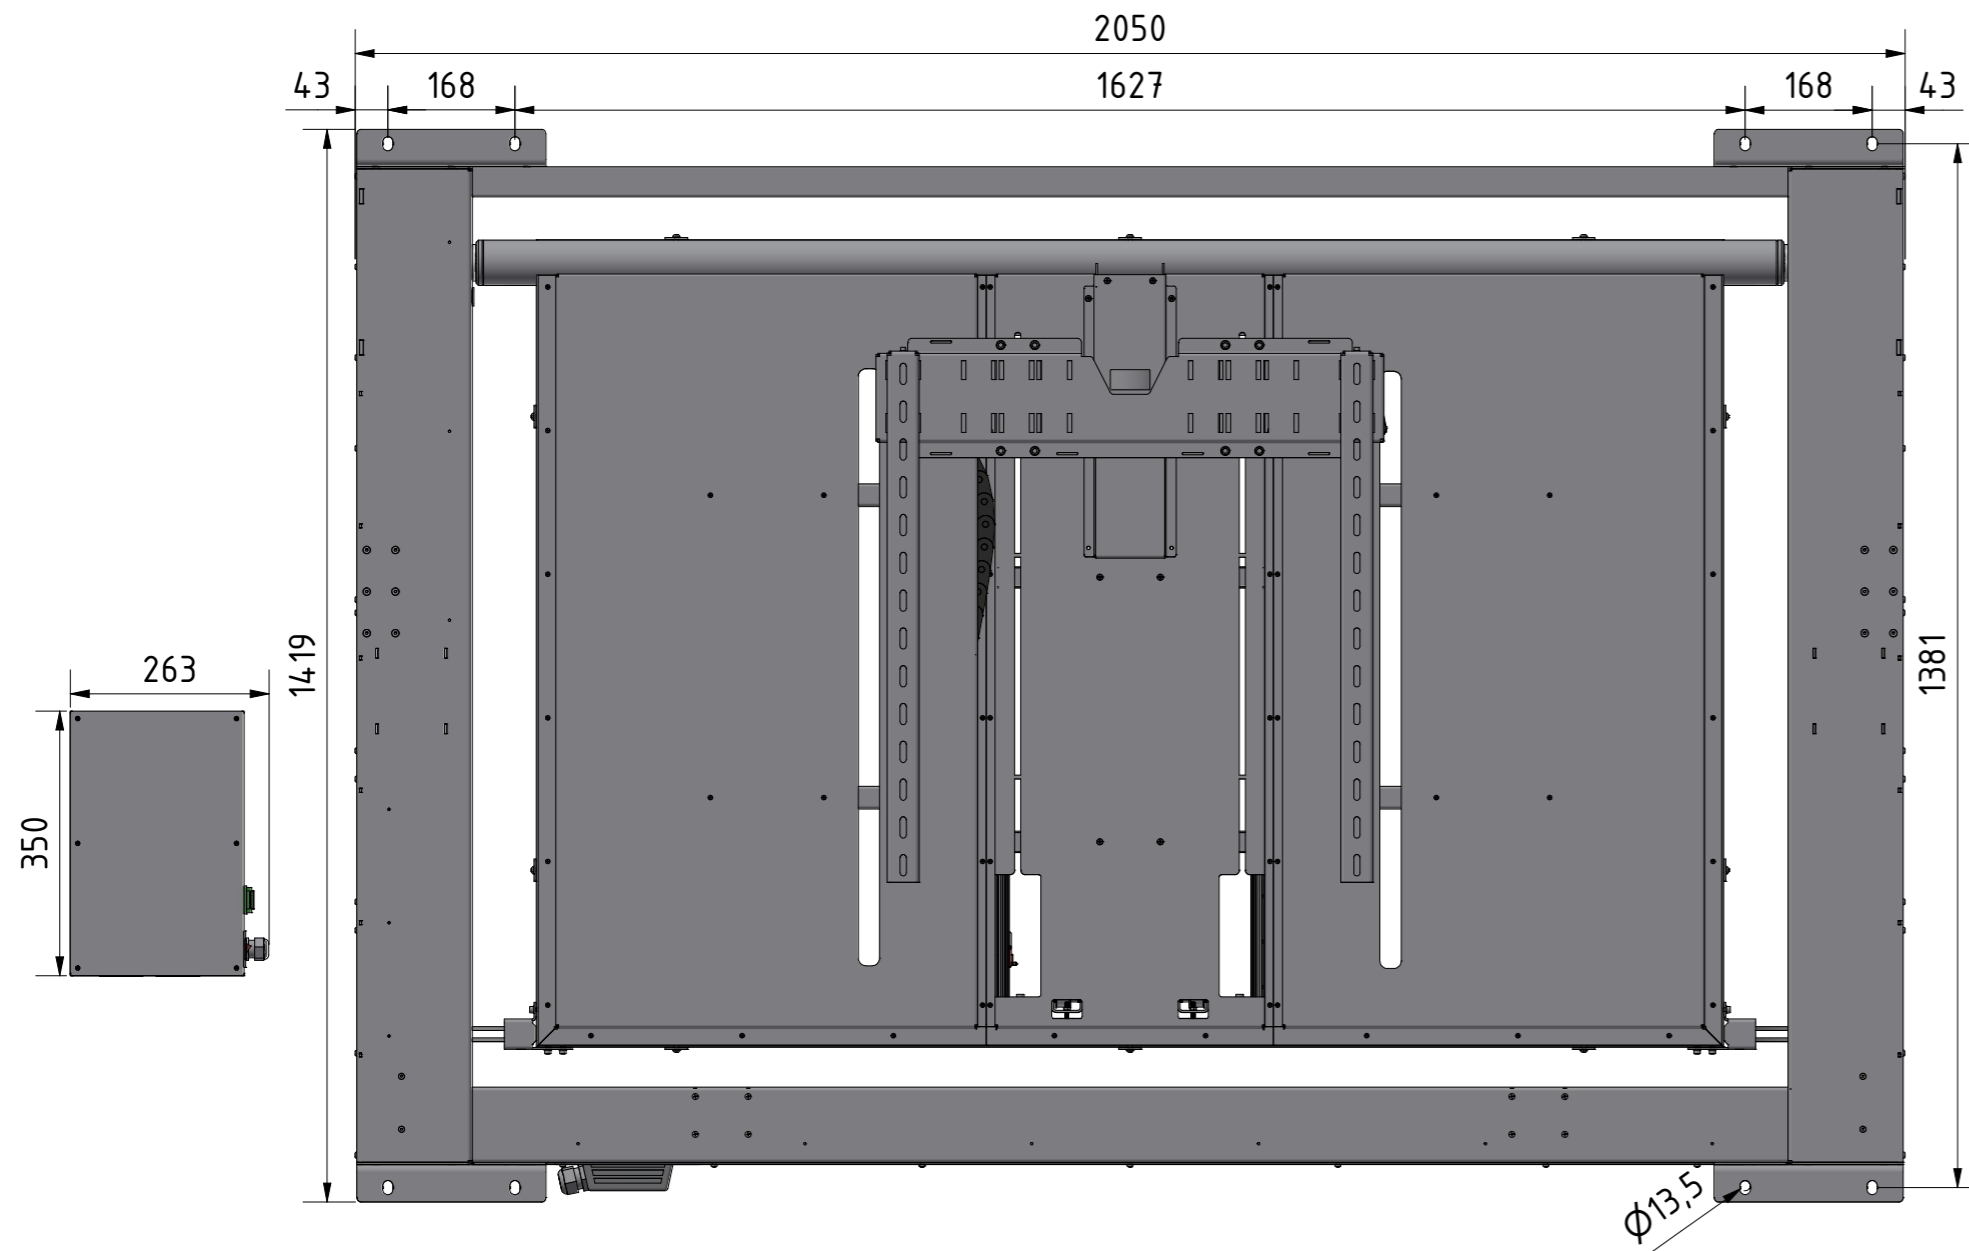

# FPLCV2-75+LM+Lock

Maximum TV size 75" WxHxD 1700x1000x60mm - vesa 600x400

CATEGORY	FLAT PANEL CEILING LIFT WITH VERTICAL LINEAR MOTION	DRAWING TYPE	
MODEL	FPLCV2-75+LM+LOCK	DRAFT	FINAL
FEATURES	CEILING LIFT FOR 75" TV WITH VERTICAL LINEAR MOTION & SAFETY LOCK MECHANISM IN CLOSED POSITION, MAXIMUM LOAD CAPACITY 65kg	X	
COLOUR	POWDER COATING IN RAL9016 WHITE or RAL9005 BLACK	DIMENSIONS TOLERANCE	
DRAWING No	31072024SK	+/- 0,5%	
APPROVED BY:			