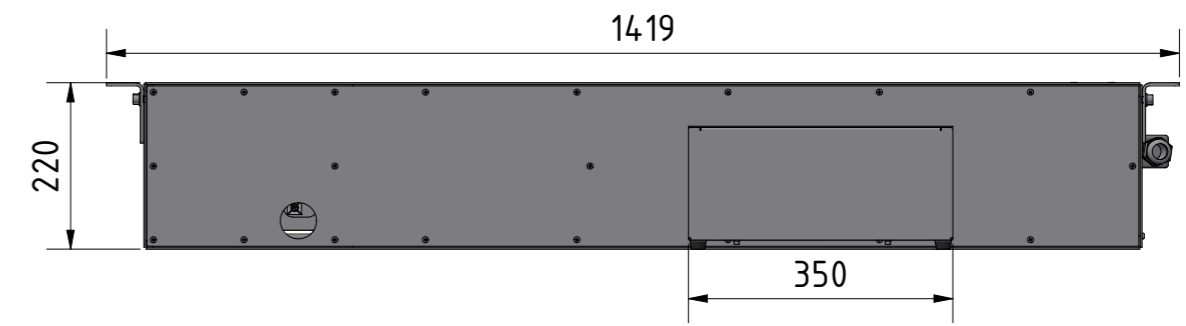

# FPLCV2-75+LM+Lock

Maximum TV size 75" WxHxD 1700x1000x60mm - vesa 600x400

CATEGORY	FLAT PANEL CEILING LIFT WITH VERTICAL LINEAR MOTION	DRAWING TYPE	
MODEL	FPLCV2-75+LM+LOCK	DRAFT	FINAL
FEATURES	CEILING LIFT FOR 75" TV WITH VERTICAL LINEAR MOTION & SAFETY LOCK MECHANISM IN CLOSED POSITION, MAXIMUM LOAD CAPACITY 65kg	X	
COLOUR	POWDER COATING IN RAL9016 WHITE or RAL9005 BLACK	DIMENSIONS TOLERANCE	
DRAWING No	31072024SK	+/- 0,5%	
APPROVED BY:			