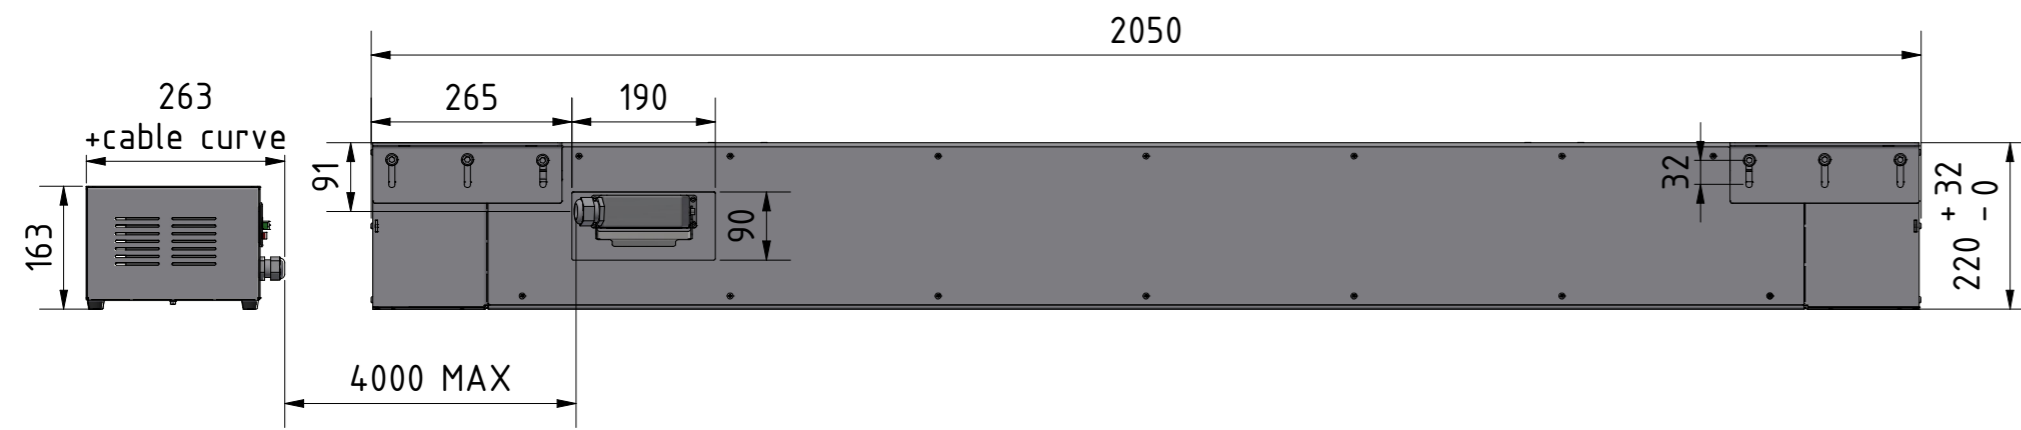

# FPLCV2-75+LM+Lock

Maximum TV size 75" WxHxD 1700x1000x60mm - vesa 600x400

CATEGORY	FLAT PANEL CEILING LIFT WITH VERTICAL LINEAR MOTION	DRAWING TYPE	
MODEL	FPLCV2-75+LM+LOCK	DRAFT	FINAL
FEATURES	CEILING LIFT FOR 75" TV WITH VERTICAL LINEAR MOTION & SAFETY LOCK MECHANISM IN CLOSED POSITION, MAXIMUM LOAD CAPACITY 65kg	X	
COLOUR	POWDER COATING IN RAL9016 WHITE or RAL9005 BLACK	DIMENSIONS TOLERANCE	
DRAWING No	31072024SK	+/- 0,5%	
APPROVED BY:			